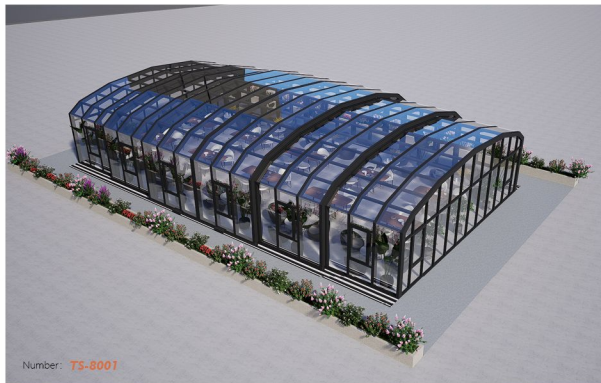

Mobile sunroom 移动阳光房

1-1. 独立款

Independent Mobile Sunroom

1. 自由度: 由于不与主要建筑物连接, 独立式移动阳光房的设计更加自由, 可以根据个人偏好进行定制, 包括大小、形状、材料等。

2. 增加室外空间: 独立式移动阳光房可以增加户外的使用空间, 可以作为休闲娱乐区、花园小屋、工作室等, 使生活更加丰富多彩。