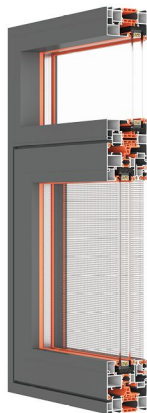

Casement window 平开窗

产品性能 PRODUCT PERFORMANCE

Sound insulation	Heat insulation property	Water tightness	Air tightness	Wind pressure resistance
隔音性 35dB	隔热性 2.0 W/m²·K	水密性 500Δ P	气密性 1.0 qA/q2	抗风压性 5.0kP ≤ P₃

Type	Aluminum Alloy Casement Window
Material	Aluminum Alloy 6063-T5
Profile Color	Gray/Champagne/Wood grain/White/Black or other colors
Thickness	1.1mm, 1.2mm, 1.4mm, 1.5mm, 2.0mm, 2.5mm, etc
Surface Finish	Powder Coating
	Electrophoresis
	Heat transfer for wood grain
	PVDF coating
Glass Material	single glass, double glass, tempered glass, floating glass, insulating glass, reflective glass, laminated glass, low-E glass
Glass Color	clear/gray/green/frosted, etc
Single Glass	4mm to 12mm
Double Glass	4mm+7A+4mm, 5mm+9A+5mm, 6mm+12A+6mm, etc
Triple Glass	5mm+6A+5mm+6A+5mm, etc
Sealing	EPDM rubber and silicone sealant
Hardware	SIEGENIA, HOPO, HOPPE, Kinglong, Chinese Brand, etc
Package	Protection foam+heat contracted plastic film/carton/wooden packing/Metal palletor depending on clients's special requirements

High end system window

高端系统窗

"以质而生，简约而不张扬"

Window, give space more light.
Light gives the window life and soul.

窗，赋予空间更多的光，光，赋予窗生命和灵魂