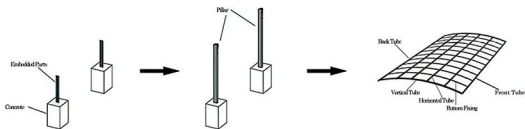

INSTALLATION

STEP 1

STEP 2

STEP 3

STEP 5