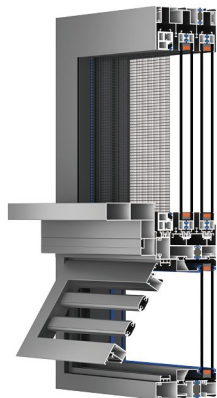

Sliding window 推拉窗

产品性能 PRODUCT PERFORMANCE

Sound insulation 隔音性 35dB	Heat insulation property 隔热性 2.0W/m²·K	Water tightness 水密性 500ΔP	Air tightness 气密性 1.0 qA/q	Wind pressure resistance 抗风压性 5.0kPa ≤ P₃

Type	Aluminum Alloy Sliding Window
Material	Aluminum Alloy 6063-T5
Profile Color	Gray/Champagne/Wood grain/White/Black or other colors
Thickness	1.1mm, 1.2mm, 1.4mm, 1.5mm, 2.0mm, 2.5mm, etc
Surface Finish	Powder Coating
	Electrophoresis
	Heat transfer for wood grain
	PVDF coating
Glass Material	single glass, double glass, tempered glass, floating glass, insulating glass, reflective glass, laminated glass, low-E glass
Glass Color	clear/gray/green/frosted, etc
Single Glass	4mm to 12mm
Double Glass	4mm+7A+4mm, 5mm+9A+5mm, 6mm+12A+6mm, etc
Triple Glass	5mm+6A+5mm+6A+5mm, etc
Sealing	EPDM rubber and silicone sealant
Hardware	SIEGENIA, HOPO, HOPPE, Kinglong, Chinese Brand, etc
Package	Protection foam+heat contracted plastic film/carton/wooden packing/Metal palletor depending on clients's special requirements