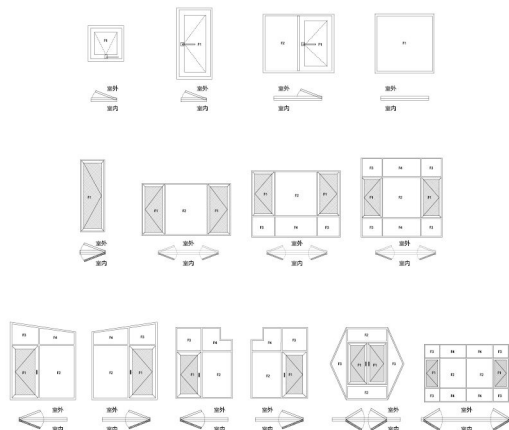

Customizable styles