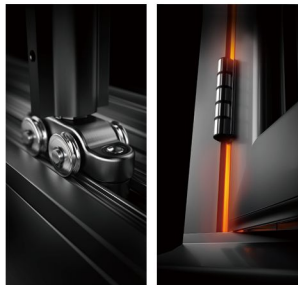

Folding Door 折叠门

折叠式设计, 开启空间达到最大限度。

可充分体验室外风景。

畅通无阻, 视野开阔。

Type	Aluminum Alloy Folding Door
Material	Aluminum Alloy 6063-T5
Profile Color	Gray/Champagne/Wood grain/White/Black or other colors
Thickness	1.1mm, 1.2mm, 1.4mm, 1.5mm, 2.0mm, 2.5mm, etc
Surface Finish	Powder Coating
	Electrophoresis
	Heat transfer for wood grain
	PVDF coating
Glass Material	single glass, double glass, tempered glass, floating glass, insulating glass, reflective glass, laminated glass, low-E glass
Glass Color	clear/gray/green/frosted, etc
Single Glass	4mm to 12mm
Double Glass	4mm+7A+4mm, 5mm+9A+5mm, 6mm+12A+6mm, etc
Triple Glass	5mm+6A+5mm+6A+5mm, etc
Sealing	EPDM rubber and silicone sealant
Hardware	SIEGENIA, HOPO, HOPPE, Kinglong, Chinese Brand, etc
Package	Protection foam+heat contracted plastic film/carton/wooden packing/Metal palletor depending on clients's special requirements