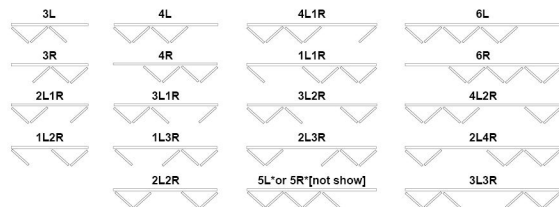

打开方式: Open mode