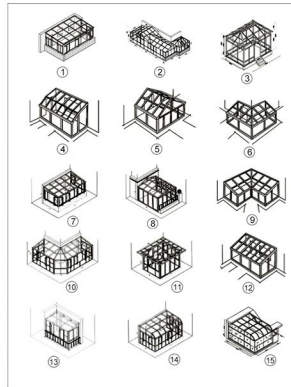

NO.4 Insulation System

- Single Tempered Glass
- Insulation Tempered Glass
- Triple Tempered Glass
- Coated Glass
- Laminated glass
- LOW-E Tempered glass