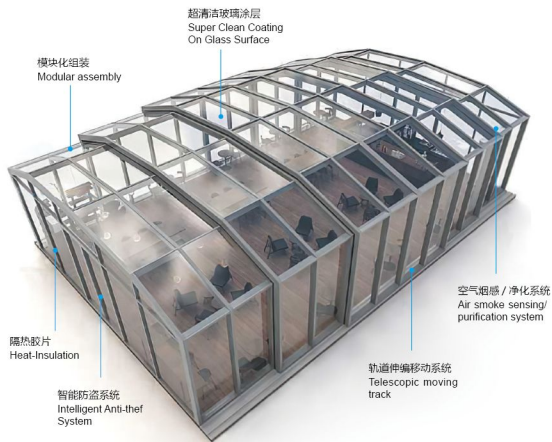

移动阳光房特点及优势

Mobile sun room features and advantages