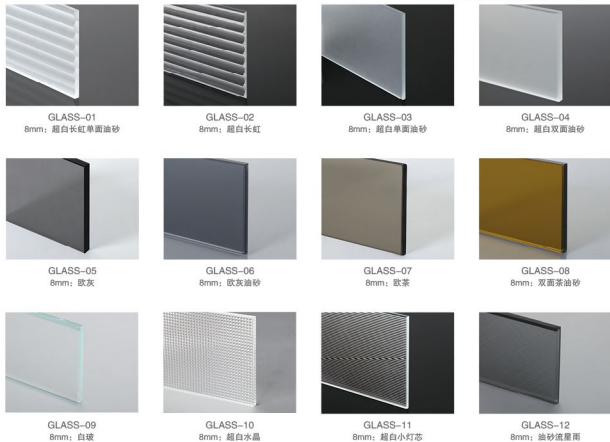

常用内饰玻璃展示

Commonly Used Interior Glass Display

【注：玻璃效果以实物为准，仅供参考】