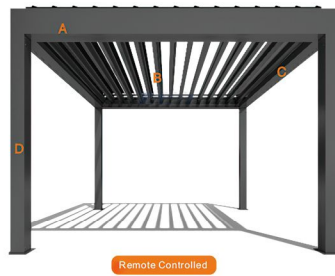

Main Profiles & Accessories