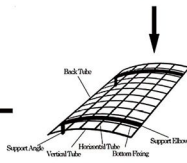

INSTALLATION

STEP 1

STEP 2

STEP 3

STEP 5

STEP 4

STEP 6

STEP 7

INSTALLATION