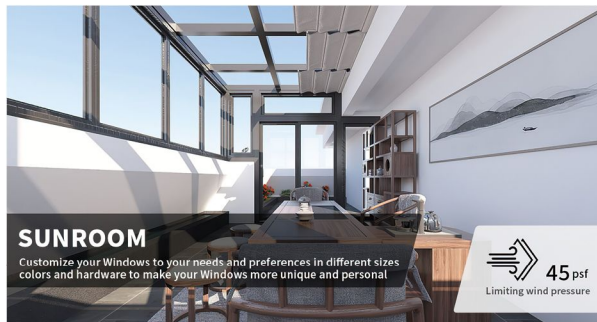

移动阳光房特点及优势

Mobile sun room features and advantages

Optional roof

Optional styles