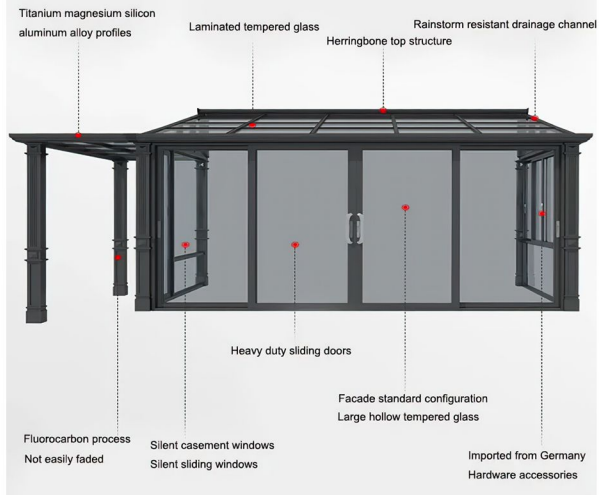

NO.2 Ventilation System

Electric skylight

A skylight can provide lighting, ventilation, views, and sometimes emergency egress.